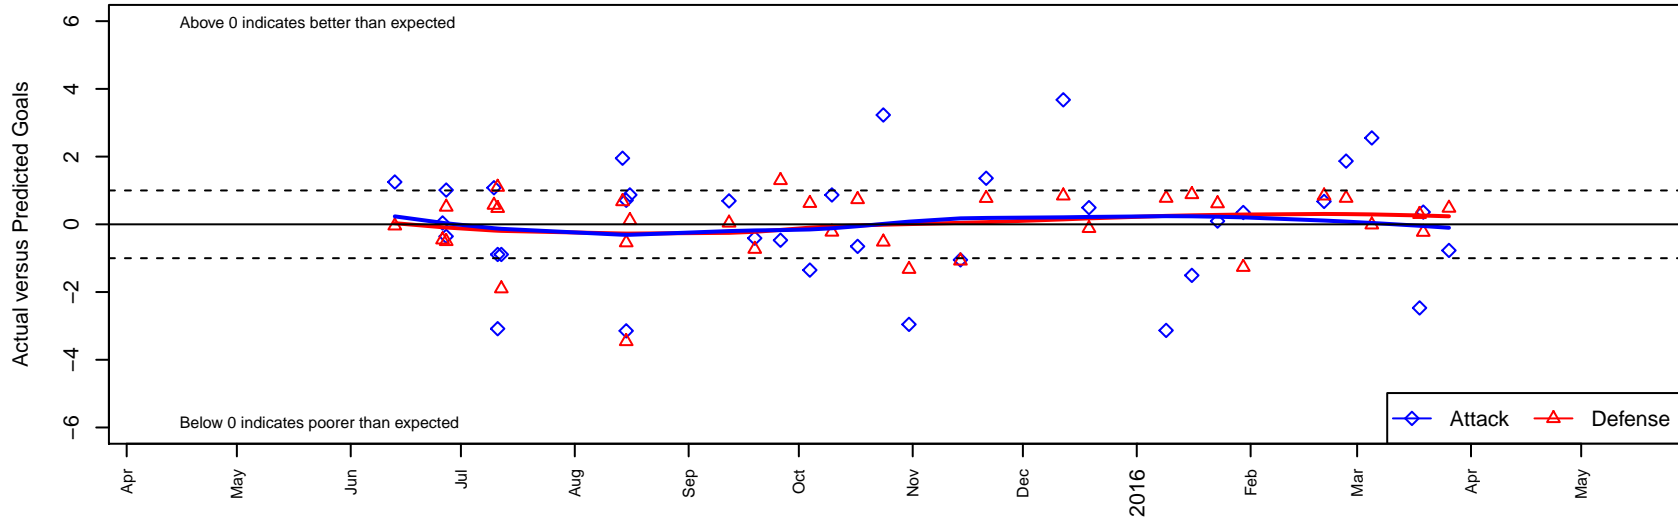

Kent United White G01

Kent United
Kent, WA
G01 total strength=1035
attack=3.13 defense=1.62
fall league = NPSL Div 2 U14
spr league = Spr NPSL Div 2 U14
notes= Pumas; Thompson 2015

alt names used:
Kent United White G01
Kent United G01 White

Venues played:
2015 Starfire Spring Classic GU14
2015 RVS Classic GU14
2015 KCC GU14
2015 Mt Hood Challenge U14
2015 NPSL Division 2 U14
2015 Founders Cup G01
2015 Spr NPSL Division 2 U14

Kent United White G01
Dots are actual minus expected GF (blue circles) and GA (red triangles).
Blue line is smoothed change in attack strength. Red is smoothed change in defense strength.

**attack and defense variance (black dot)
relative to other teams
and top 10 in region**

**attack and defense rating
relative to others at age
and all opponents in last 13 months**

Performance relative to 13 month average