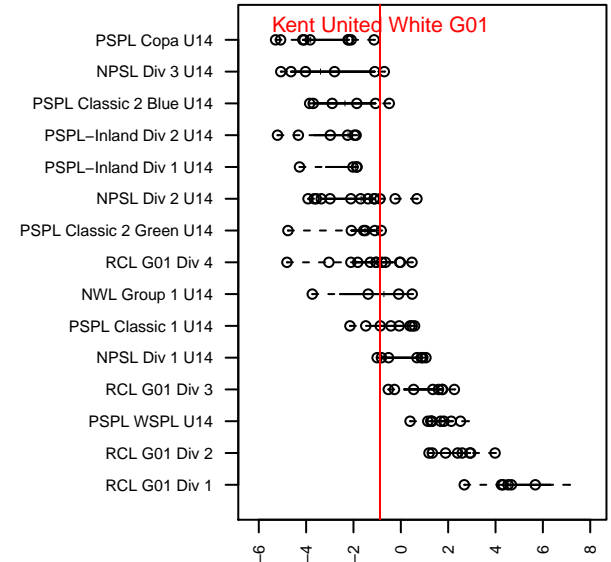

Kent United White G01

Kent United
Kent, WA
G01 total strength=1035
attack=3.13 defense=1.62
fall league = NPSL Div 2 U14
spr league = Spr NPSL Div 2 U14
notes= Pumas; Thompson 2015

alt names used:
Kent United White G01
Kent United G01 White

Venues played:
2015 Starfire Spring Classic GU14
2015 RVS Classic GU14
2015 KCC GU14
2015 Mt Hood Challenge U14
2015 NPSL Division 2 U14
2015 Founders Cup G01
2015 Spr NPSL Division 2 U14

Kent United White G01
Dots are actual minus expected GF (blue circles) and GA (red triangles).
Blue line is smoothed change in attack strength. Red is smoothed change in defense strength.

**attack and defense variance (black dot)
relative to other teams
and top 10 in region**

**attack and defense rating
relative to others at age
and all opponents in last 13 months**

Performance relative to 13 month average