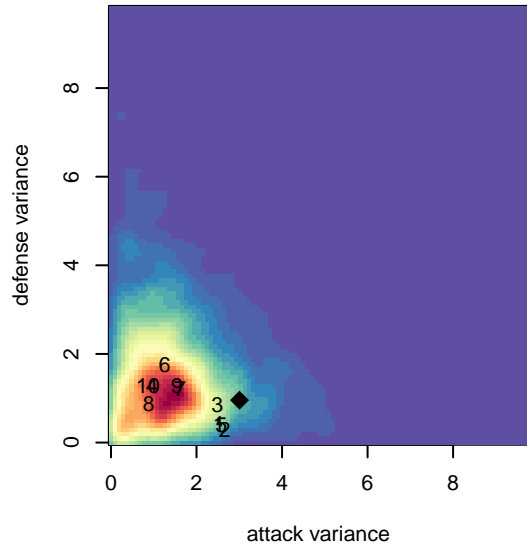

Kent United White G01

Kent United
Kent, WA
G01 total strength=1035
attack=3.13 defense=1.62
fall league = NPSL Div 2 U14
spr league = Spr NPSL Div 2 U14
notes= Pumas; Thompson 2015

alt names used:
Kent United White G01
Kent United G01 White

Venues played:
2015 Starfire Spring Classic GU14
2015 RVS Classic GU14
2015 KCC GU14
2015 Mt Hood Challenge U14
2015 NPSL Division 2 U14
2015 Founders Cup G01
2015 Spr NPSL Division 2 U14

Kent United White G01
Dots are actual minus expected GF (blue circles) and GA (red triangles).
Blue line is smoothed change in attack strength. Red is smoothed change in defense strength.

**attack and defense variance (black dot)
relative to other teams
and top 10 in region**

**attack and defense rating
relative to others at age
and all opponents in last 13 months**

Performance relative to 13 month average